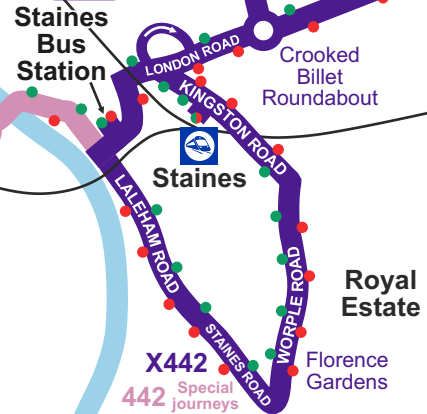

442, X442

Linking Stanwell, Staines, Egham and Englefield Green with Heathrow Airport

Key

- Served all day, seven days a week
- Early morning / late evening only
- Special journeys only
- Direction of travel
- Bus stop to Heathrow
- Bus stop from Heathrow
- Bus stop in both directions
- Underground
- Train

For more information on free travel between the terminals at Heathrow scan this

- Air-conditioning
- Double glazing
- USB charging
- Friendly drivers

Englefield Green

Staines

Carlone Limited is a family-run bus company. We take great pride in the service we provide, but things outside of our control can sometimes affect the 442 and X442. Please follow us on **Facebook** to keep up to date with the latest news, and download the **myTrip** App, so you can track the location of our buses.

Route 442 is operated with support from Surrey County Council and Heathrow Airport. Route X442 is operated with support from Heathrow Airport.